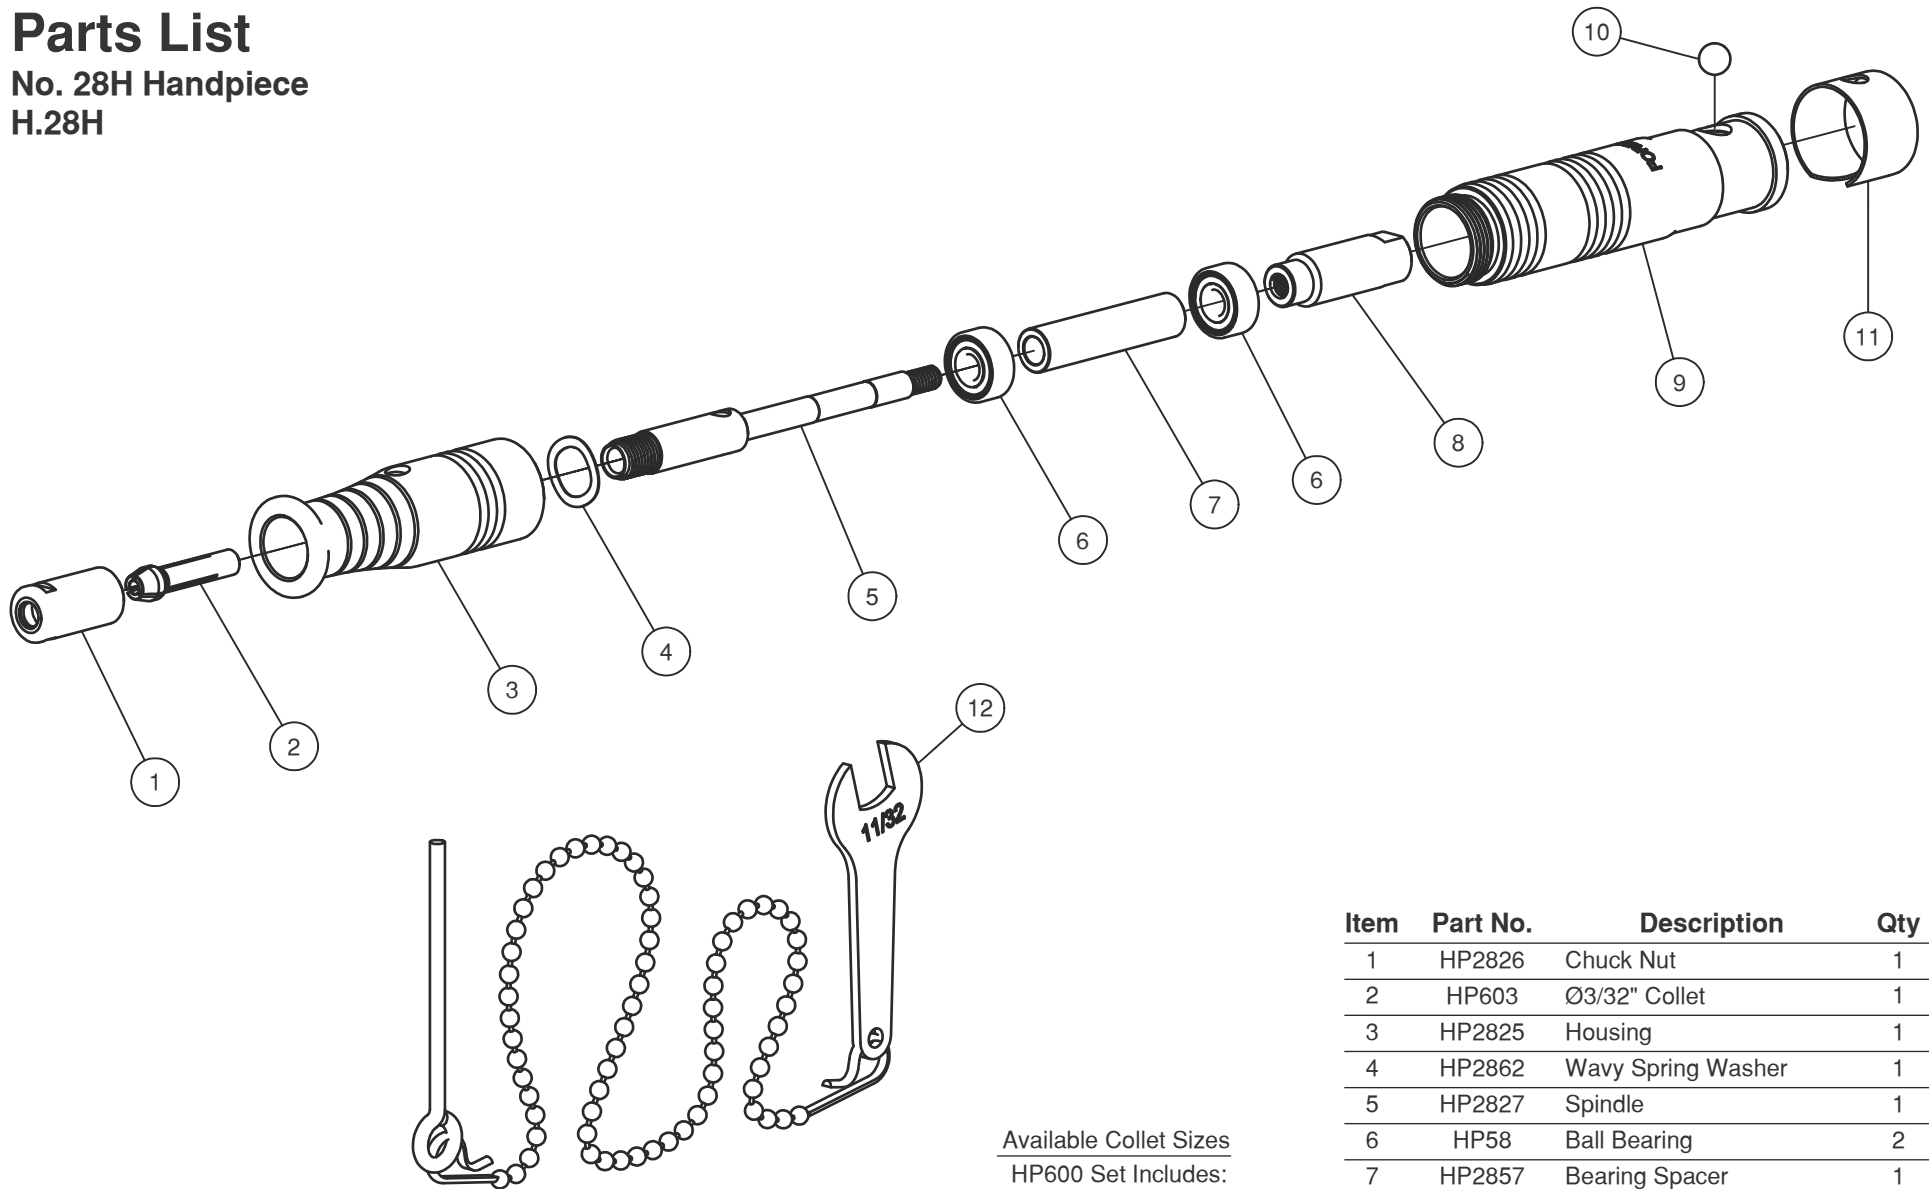

Parts List

No. 28H Handpiece
H.28H

Item	Part No.	Description	Qty
1	HP2826	Chuck Nut	1
2	HP603	Ø3/32" Collet	1
3	HP2825	Housing	1
4	HP2862	Wavy Spring Washer	1
5	HP2827	Spindle	1
6	HP58	Ball Bearing	2
7	HP2857	Bearing Spacer	1
8	HP2830	Square Drive	1
9	HP2827H	Q.D. Connector	1
10	HP48	Catch Ball	1
11	HP43	Catch Spring	1
12	HP10588	11/32" Wrench, Key, Chain	1

Available Collet Sizes

HP600 Set Includes:

Part No.	Size
HP602	Ø1/16"
HP603	Ø3/32"
HP604	Ø1/8"
HP605	Ø3mm

FOREDOM® The Freedom Electric Company
16 Stony Hill Rd., Bethel, CT 06801 • 203-792-8622
Fax: 203-796-7861 • www.freedom.net